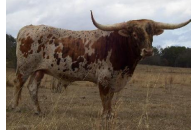

Aerial Assault Weapon

Date of Birth: 04/29/2011
Registration 1: CI277721
Registration 2: 291184
Owner: FHR Longhorns

Courtesy of FHR Longhorns

Aerial Assault is the quintessential front pasture queen that takes your breath away. She is a work of art and clearly one of the favorites at the ranch. Aerial was a 2013 Horn Showcase Champion and has a great pedigree that is easy to work with.

TTT: 90.7500 on 09/12/2024
Weight: 960.0000 on 09/17/2021
Composite: 89.0000 on 09/20/2023

Aerial Assault Weapon

Concealed Weapon

Sharp Shooter 542

HORSESHOE J EXAMPLE

JP RIO GRANDE

Deer Fly

PEACEMAKER 44