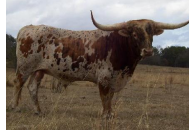

Aerial Assault Weapon

Date of Birth: 04/29/2011
Registration 1: CI277721
Registration 2: 291184
Owner: FHR Longhorns

Courtesy of FHR Longhorns

Aerial Assault is the quintessential front pasture queen that takes your breath away. She is a work of art and clearly one of the favorites at the ranch. Aerial was a 2013 Horn Showcase Champion and has a great pedigree that is easy to work with.

TTT: 90.7500 on 09/12/2024
Weight: 960.0000 on 09/17/2021
Composite: 89.0000 on 09/20/2023

Aerial Assault Weapon

Concealed Weapon

Hubells Rio Deer Fly II

Sharp Shooter 542

HORSESHOE J EXAMPLE

JP RIO GRANDE

Deer Fly