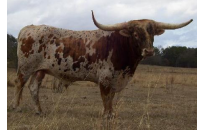

Sharp Shooter 542