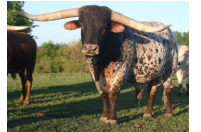

SHADOWS CLASS